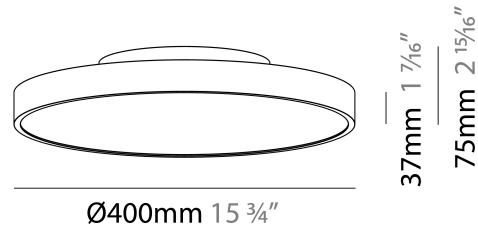

GENERAL

Series: Sign Diva
Subseries: Sign Diva
Brand: Prolicht
Division: Architectural
Mounting Type: Surface
Mounting Location: Ceiling
Subcategory: Ambient

PHYSICAL

Shape: Round
Diameter (mm): 400
Diameter (in): 15 ³/₄
Height (mm): 75
Height (in): 2 ¹⁵/₁₆
Light Distribution: Direct / Indirect
Weight (kg): 2.302
Weight (lbs): 5.075
Diffuser: Direct - PMMA - Opal/Micro-Prism/Sparkling Secret/Vintage Industrial with Shine Ring / Indirect - White/Yellow/Orange/Red/Blue/Green
Fixture Finish: SSR / BKV / CWI / CRY / HAB / UFT / ITA / RUA / FTG / MYG / LOD / PUS / FRO / FUP / KIA / POP / BLS / SPG / MEY / GOH / GUM / CHC / COM / ABZ / JAG / OBR / MOS / ROR
Fixture Material: Extruded Aluminum / Steel

ELECTRICAL

Lamp Type: LED (Zhaga Standard)
Input Wattage (W): 19.8
Total Output Wattage (W): 16
Dimming: Tri-Mode (Non-Dimming and Phase Dimming (120Vac only) and 0-10V Dimming)
Driver Included: Yes
Driver Location: Integrated
Driver Type: Constant Current - Universal
Driver Class: Class 2
Input Voltage (V): 120 - 277
Constant Current (MA): 500

LED

Color Temperature (°K): 3000 / 3500 / 4000
Max. Delivered Lumen (lm): 2280 / 2313 / 2360
CRI: >90 CRI
Lamp Life (hrs): 50000

OPTICAL

RATINGS AND CERTIFICATIONS

Certified By: Certified for North American Standards
IP rating: IP20